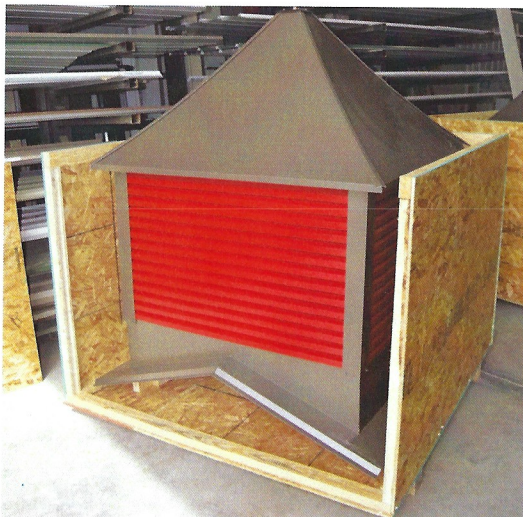

Custom Made Cupolas

- Four standard sizes: 24", 36", 48", 72" square,
- Octagon cupolas available
- Louvered sides are standard.
- **NO ASSEMBLY REQUIRED!**
- **Products are made from 26 gauge metal.**

- Windows are optional.
  - We offer many color combinations.
  - Vented base standard, closed base also available.
    - We build and design our bases to support the cupolas without any additional costs for framing or flashing, we will custom make your base to match your roof pitch.

- Many styles of stock weathervanes and many more styles available by special order, so, if you don't see what you're looking for, please give us a call and we'll help find the one that will work best for you!

**NO ASSEMBLY
REQUIRED!
CUPOLAS PRE-ASSEMBLED,
SHIPPED & READY
TO INSTALL.**