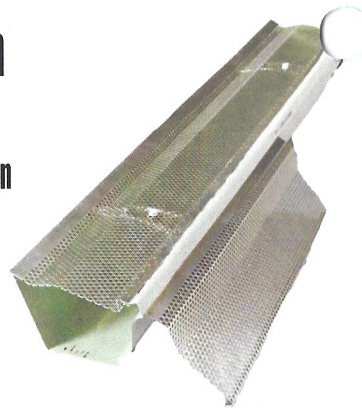

## Ridge Vents

- VR 280  
2-1/2" Throat
- VR 390  
3-1/2" Throat
- Shown In Painted Steel

- Also Available In Stainless Steel

ALL OF OUR PRODUCTS ARE MADE FROM 26 GAUGE METAL MATERIAL.

## A-1 Aluminum Leaf Guards

- Flat Arch End Design
- 45% Open Pattern (Compare To Our Competitor's 15%)
- 5 Or 6" Sizes